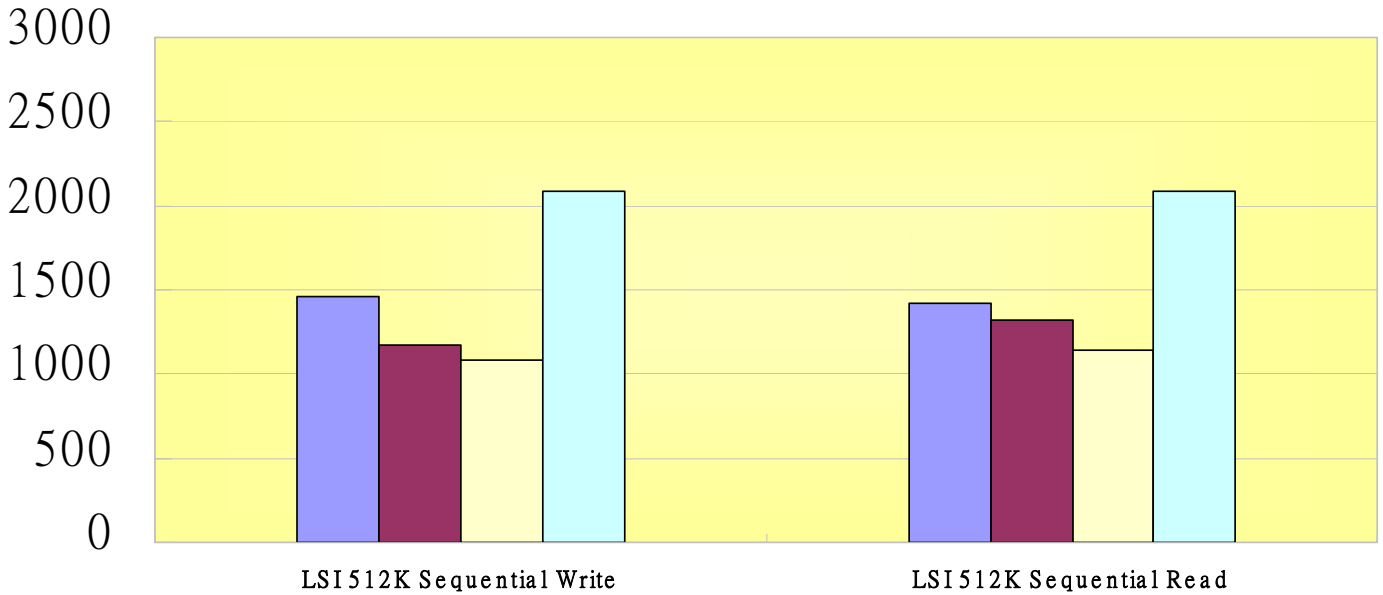

ARC8040-LSI9200-8I Performance

ARC8040-LSI9200-8I 6G SAS

IOMeter 2006.07.27 *Streaming Write, Streaming Read*

Benchmark Pattern, MBs transfer per second at 16 queue depth

	LSI 512K Sequential Write	LSI 512K Sequential Read
R0	1461.45	1422.67
R5	1167.51	1323.57
R6	1087.43	1141.39
Cache-in	2087.35	2089.47